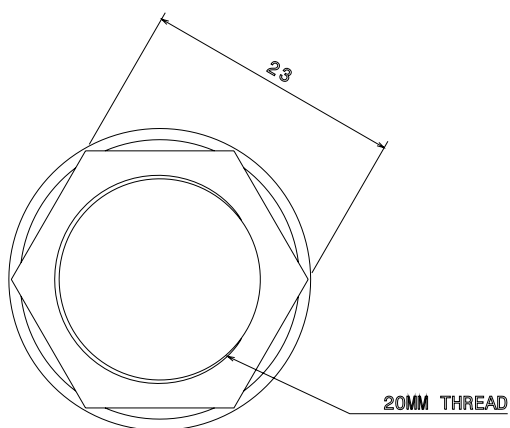

PRODUCT CODE: PLN20W
PVC LOCKNUT

DESCRIPTION

20mm PVC Locknut

FINISH

White

MATERIAL

PVC

PACKAGING

Packed in qty 100

ADDITIONAL NOTES

Manufactured to BS4607 part 1

Isometric view

Top view

Side view